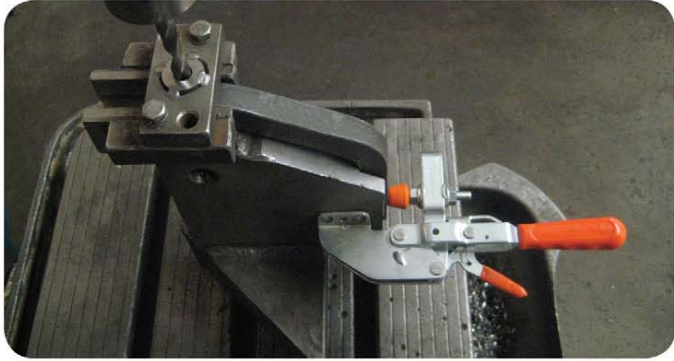

KİLİTLİ/LOCKED

NOT : Kilitli modellerin teknik detayları 14, 15, 16, 18, 19 ve 20 numaralı sayfalarda mevcuttur.

Note: Technical details of locked model 14, 15, 16, 18, 19 and 20

Ayak Tipi: Yatay Tabanlı
Body Mounting Base: Horizontal

Ayak Tipi: Dikey Tabanlı
Body Mounting Base: Vertical

Ayak Tipi: Yan Tabanlı
Body Mounting Base: Side Ward

Ayak Tipi: Yatay Tabanlı
Body Mounting Base: Horizontal

Ayak Tipi: Dikey Tabanlı
Body Mounting Base: Vertical

Ayak Tipi: Yan Tabanlı
Body Mounting Base: Side Ward

Dimensions and technical data are subject to change without notice.

-www.kukamet.com.tr-

21